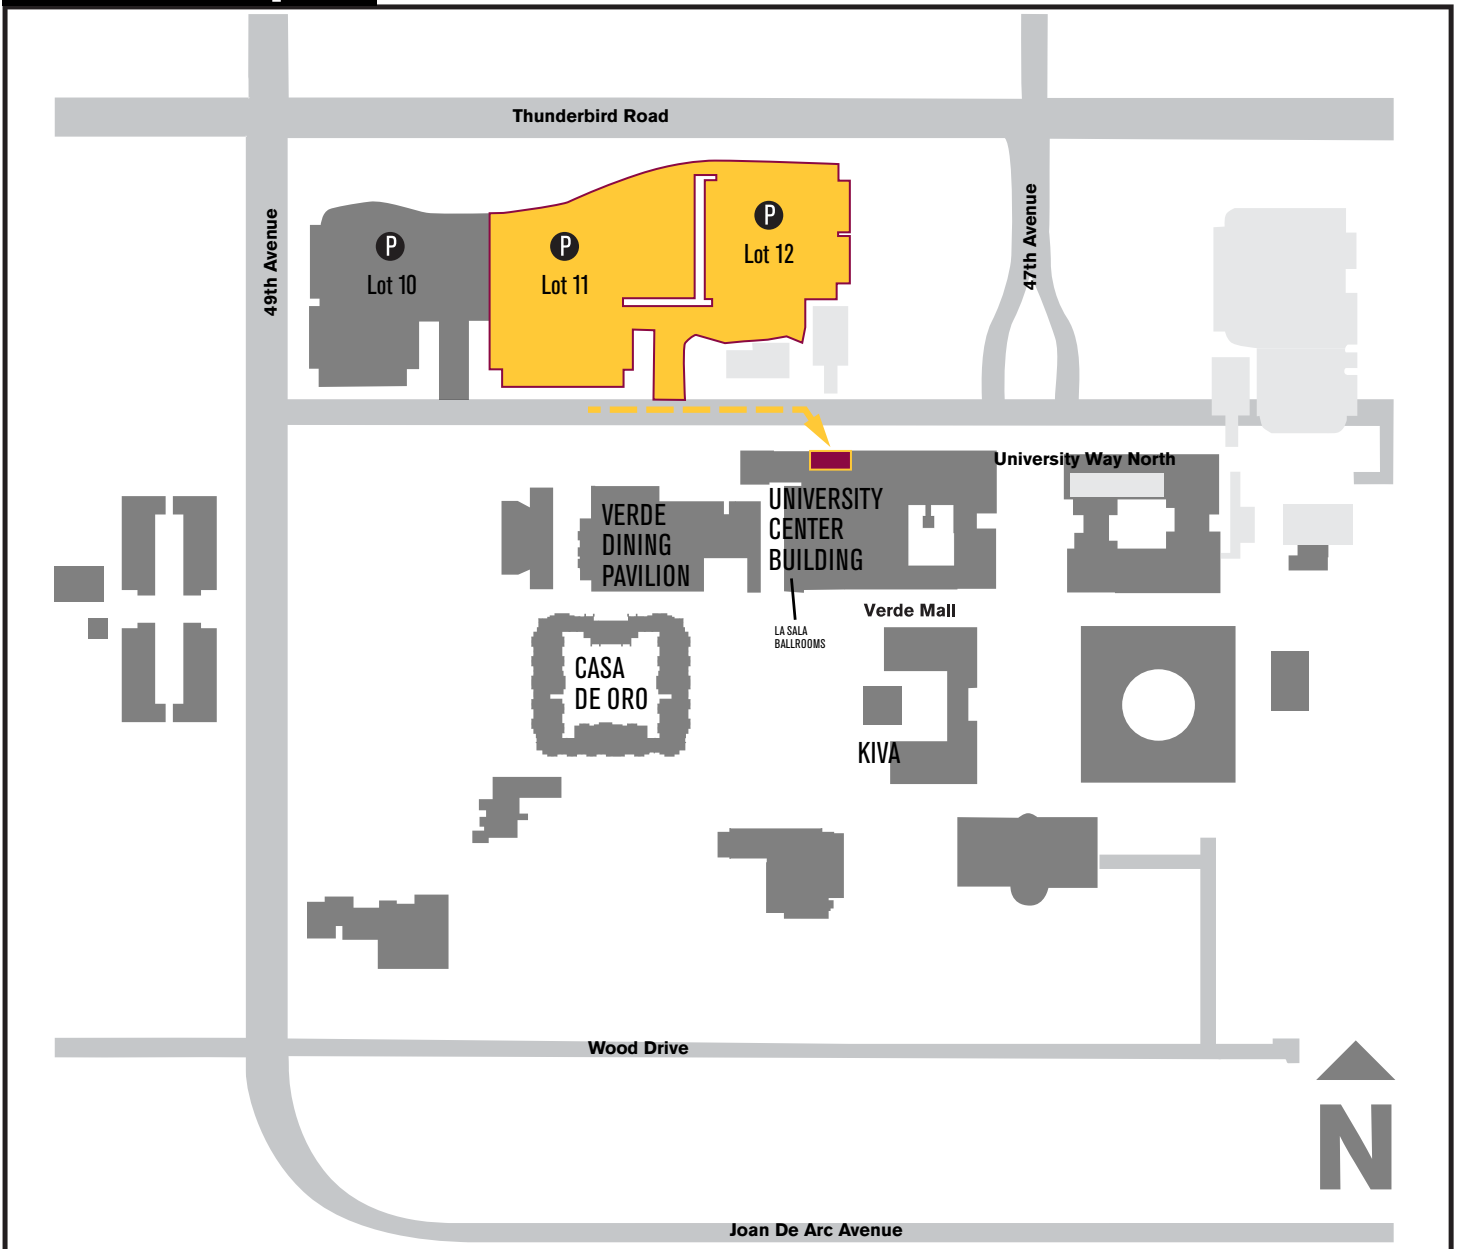

Welcome to ASU

Taking a tour? Here is where you can find us:

- Legend**
- Check-in
 - Parking
 - Walking route

West campus

West campus Welcome Center

University Center Building

13590 N. 47th Ave., Suite 170, Phoenix, AZ 85051

Phone: 602-543-1081

Nearest Parking:

North Lot 11 or 12

*Located across the street from the Welcome Center on University Way North.